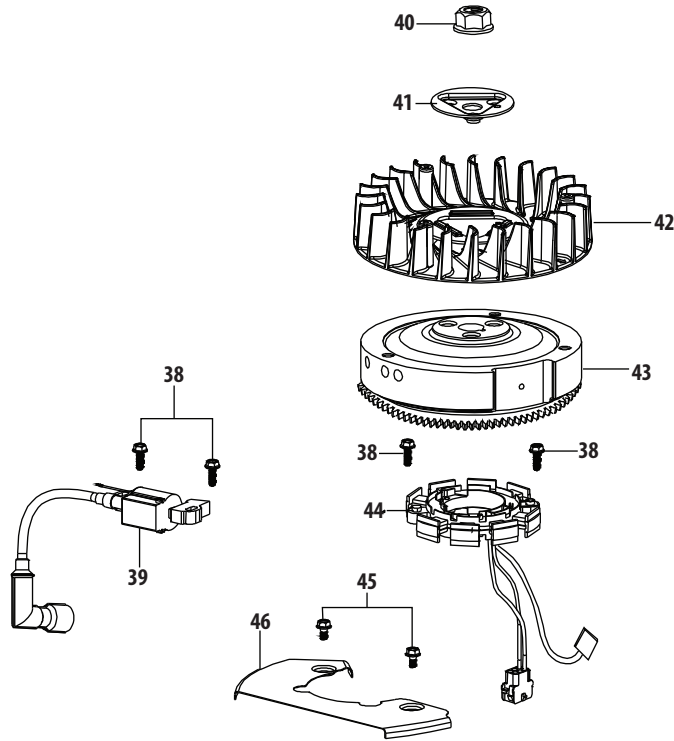

4P90JU Cylinder Head

197 - Gasket Kit - Complete

198 - Gasket Kit - External

199 - Complete Engine

4P90JU Cylinder Head

Ref.	Part Number	Description	Ref.	Part Number	Description
140	710-05315	Bolt M5×10		951-12202	Cylinder Head Kit
141	951-12265	Cowl			(Incl.144,156,163,164,166)
142	710-05316	Valve Cover Bolt	166	751-12774	Air Valve Core
143	951-12266	Valve Cover	167	751-12775	Strainer Clip
144	951-12267	Valve Cover Ring Gasket	168	751-12776	Strainer
145	951-11981	Rocker Arm Assembly	169	751-12777	The Air Valve Bonnet
146	751-11124	Jam Nut	170	736-04629	Washer
147	751-11123	Fulcrum Nut	171	710-05450	Screw M5×12
148	951-11966	Rocker Arm	172	951-12273	Cylinder Head Gasket
149	710-04962	Rocker Arm Stud	173	715-04122	Cylinder Head Dowel 12×16
150	951-12268	Push Rod Guide	174	951-11335	Push Rod Kit
151	951-12081	Exhaust Valve Adjuster	175	951-11962	Tappet
152	951-12080	Exhaust Valve Spring Retainer	176	736-04561	Camshaft Thrust Washer
153	951-12078	Valve Spring	177	951-12274	Camshaft Assembly
154	951-11964	Intake Valve Seal	193	951-12329	Spark Arrestor
155	951-12077	Valve Spring Retainer	194	710-05344	Spark Arrestor Screw
157	951-11337	Valve Kit	196	951-12197	Valve Cover Kit
162	951-10292	Spark Plug/F6Rtc	197	951-12204	Gasket Kit - Complete
163	710-05317	Bolt M10×1.25×85			(Incl.47,50,58,74,113,118,
164	710-05318	Bolt /M10×1.25×65			130,136-138,144,160,166)
165	751-12778	Cylinder Head Asm (Incl.137-139,144,146-157, 160,161,163-172)	198	951-12201	Gasket Kit - External (Incl.113,130,136-138,144,160)
			199	952Z4P90JU	Complete Engine

4P90JU Ignition & Electrical

Ref.	Part Number	Description
38	710-04920	Bolt M6×28
39	951-12220	Ignition Coil Assembly
40	712-04220	Flywheel Nut M16×1.5
41	951-12221	Fan Mounting Plate
42	751-12222A	Cooling Fan
43	951-12223	Flywheel
44	951-12224	Coil Assy., Charge
45	710-04940	Bolt M6×10
46	951-12279	Cowl